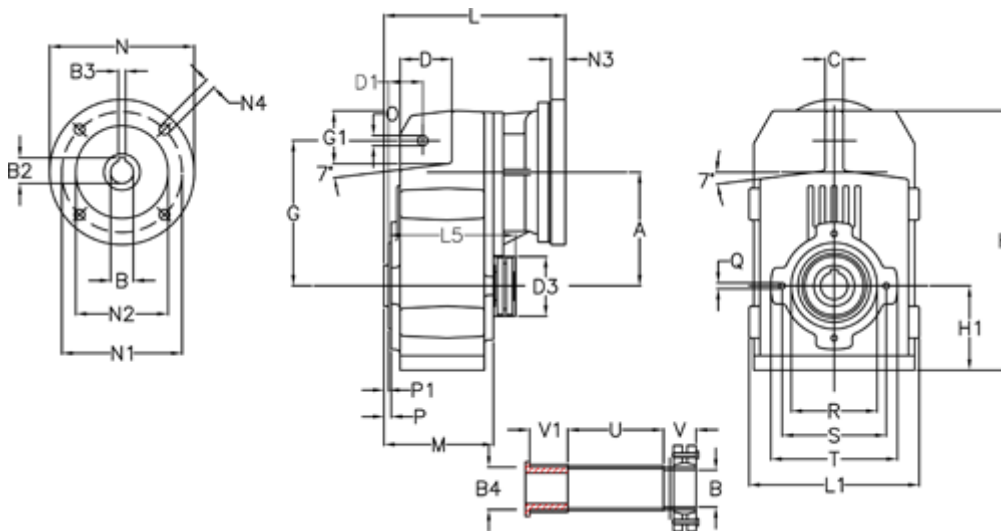

Article number: 29560501408950

Description: Shaft mounted gear
A512QF55-14-P132B5

Measures

| | | | | | |
|------------|------------|------------|--|----------|---------|
| A = 211.30 | D1 = 65.0 | I5 = 222.0 | P1 | = 4.5 | V = 62 |
| B = 55 | d3 = 120 | M = 163.0 | Q | = M12x19 | V1 = 50 |
| B1 = 38 | G = 278 | N = 300 | R | = 180 | |
| B2 = 41.3 | G1 = 105.5 | N1 = 265 | S | = 215 | |
| B3 = 10 | H = 479.0 | N2 = 230 | T | = 250 | |
| B4 = 55 | H1 = 144.0 | N4 = 14 | Tightening torque Nm adapter bushing = 6.0 | | |
| C = 20 | L = 334.0 | O = 22 | Tightening torque Nm shrink disc = 12.0 | | |
| D = 93.5 | L1 = 273 | P = 8.5 | U | = 91.0 | |